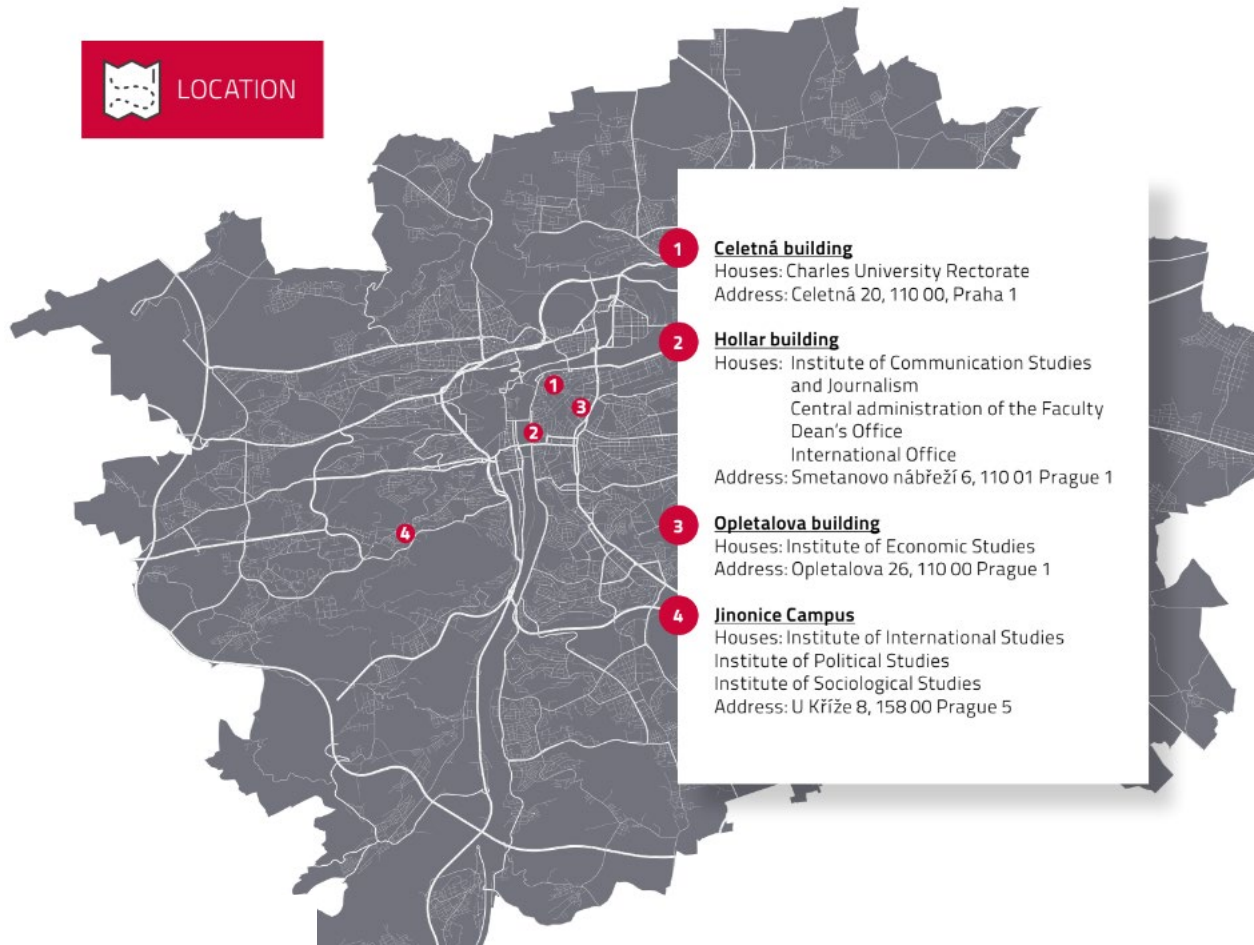

FACULTY OF SOCIAL SCIENCES – 4 LOCATIONS

The Faculty is divided into 5 institutes spread at 4 different locations in Prague

RECTORATE of Charles University Celetná 20 – [map](#)

CU Card Service Centre Celetná 13 – [map](#)