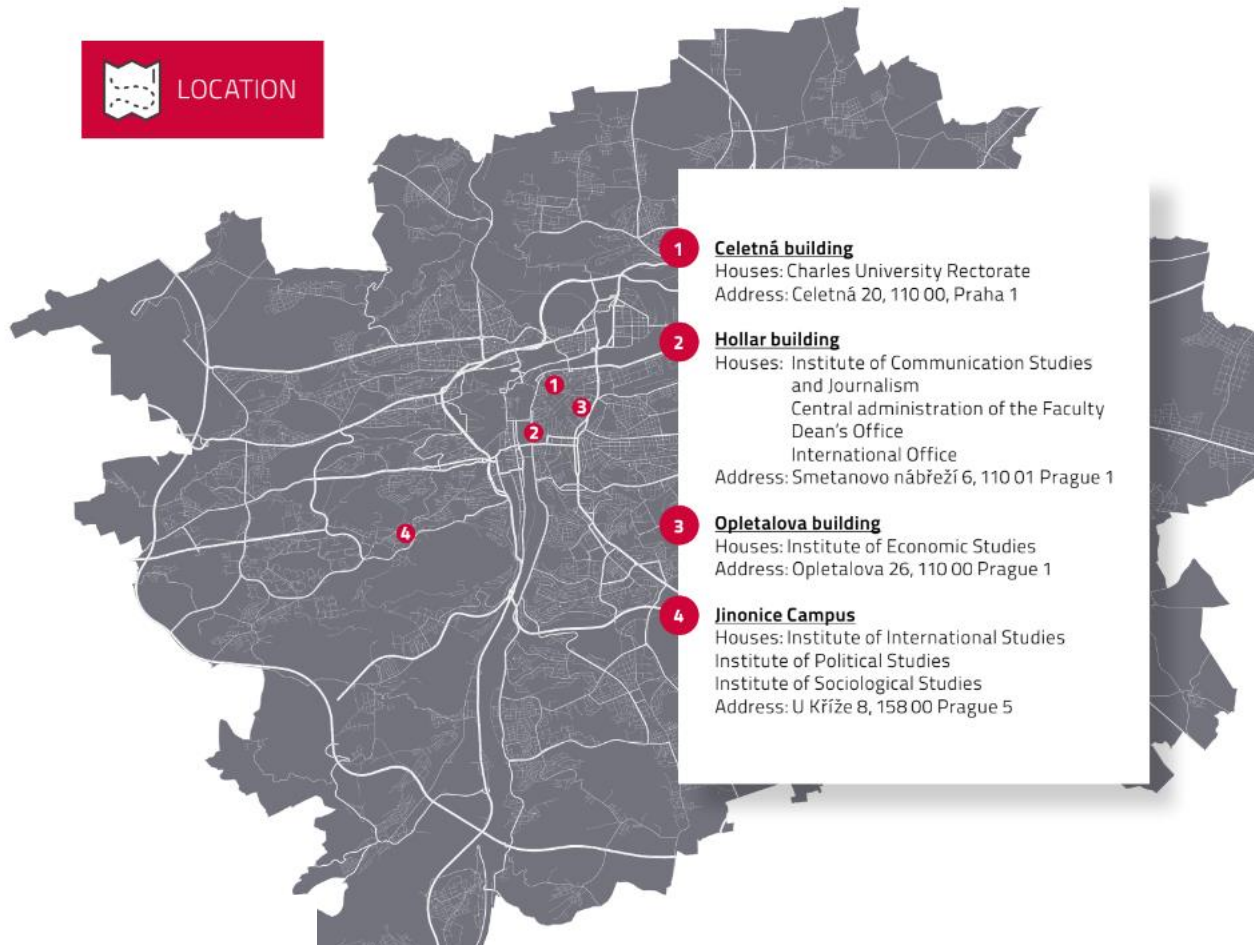

FACULTY OF SOCIAL SCIENCES – 4 LOCATIONS

The Faculty is divided into 5 institutes spread at 4 different locations in Prague

RECTORATE of Charles University Celetná 20 – [map](#)

CU Card Service Centre Celetná 13 – [map](#)